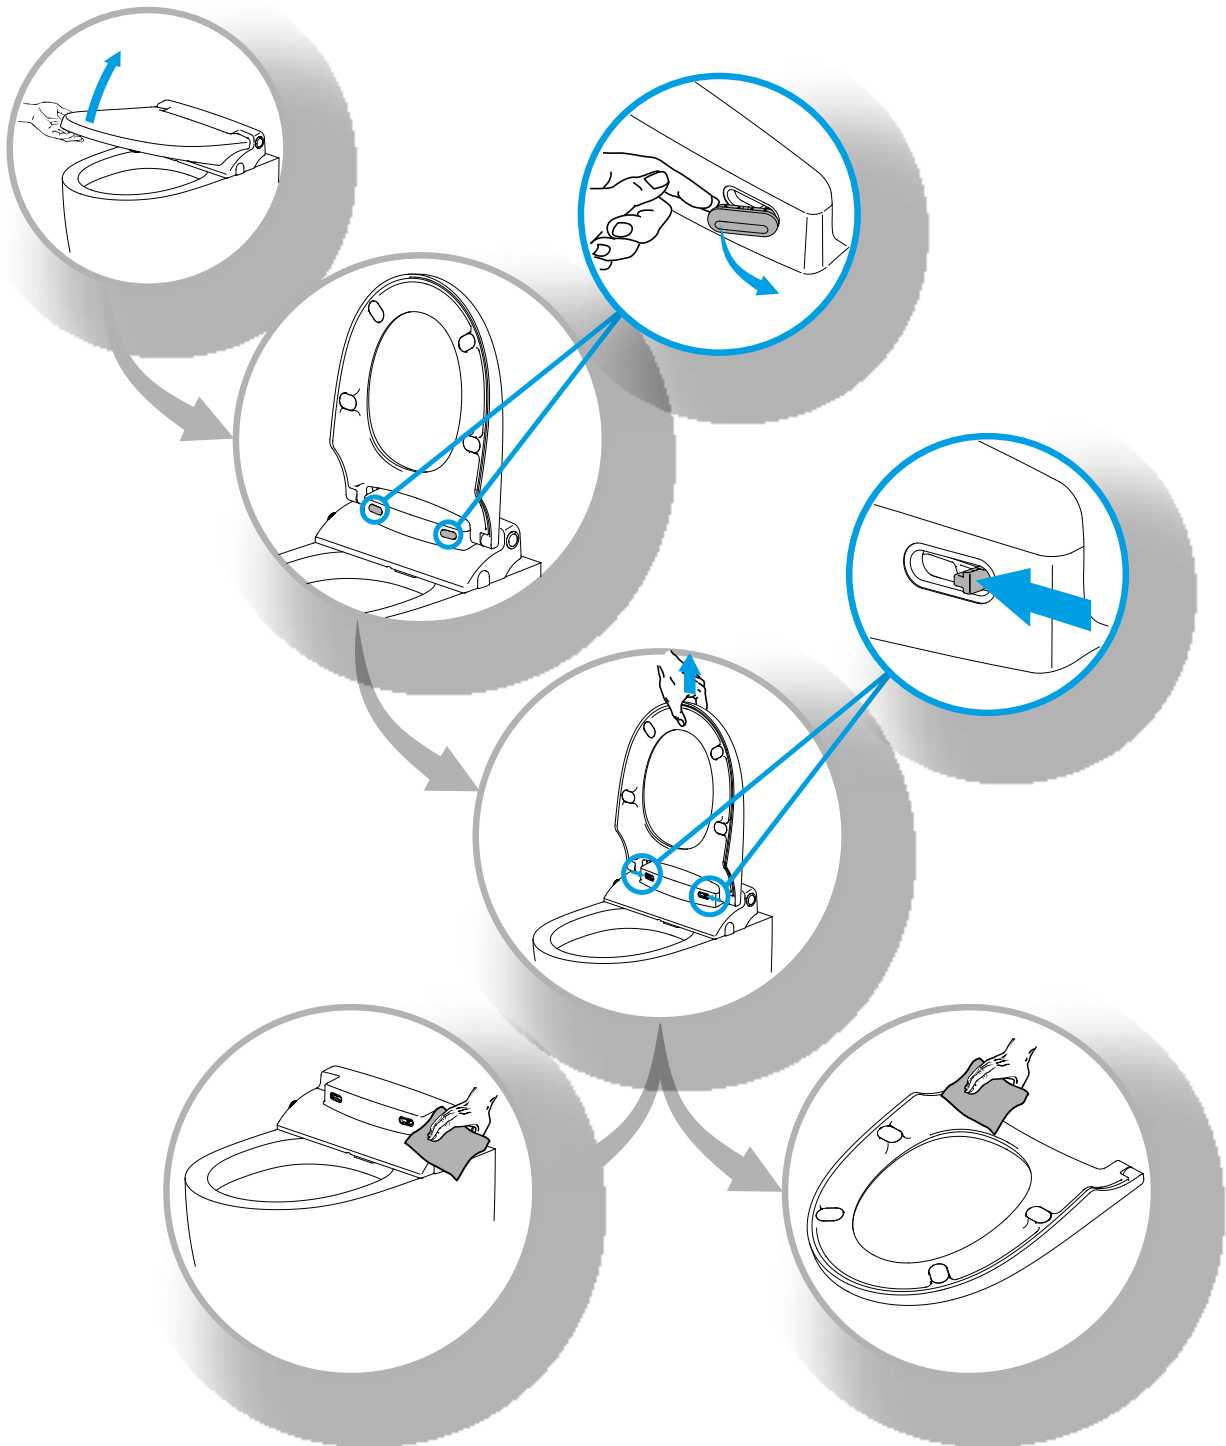

## CLEANING GUIDE

RETRO FITTING TO EXISTING TOILET PAN