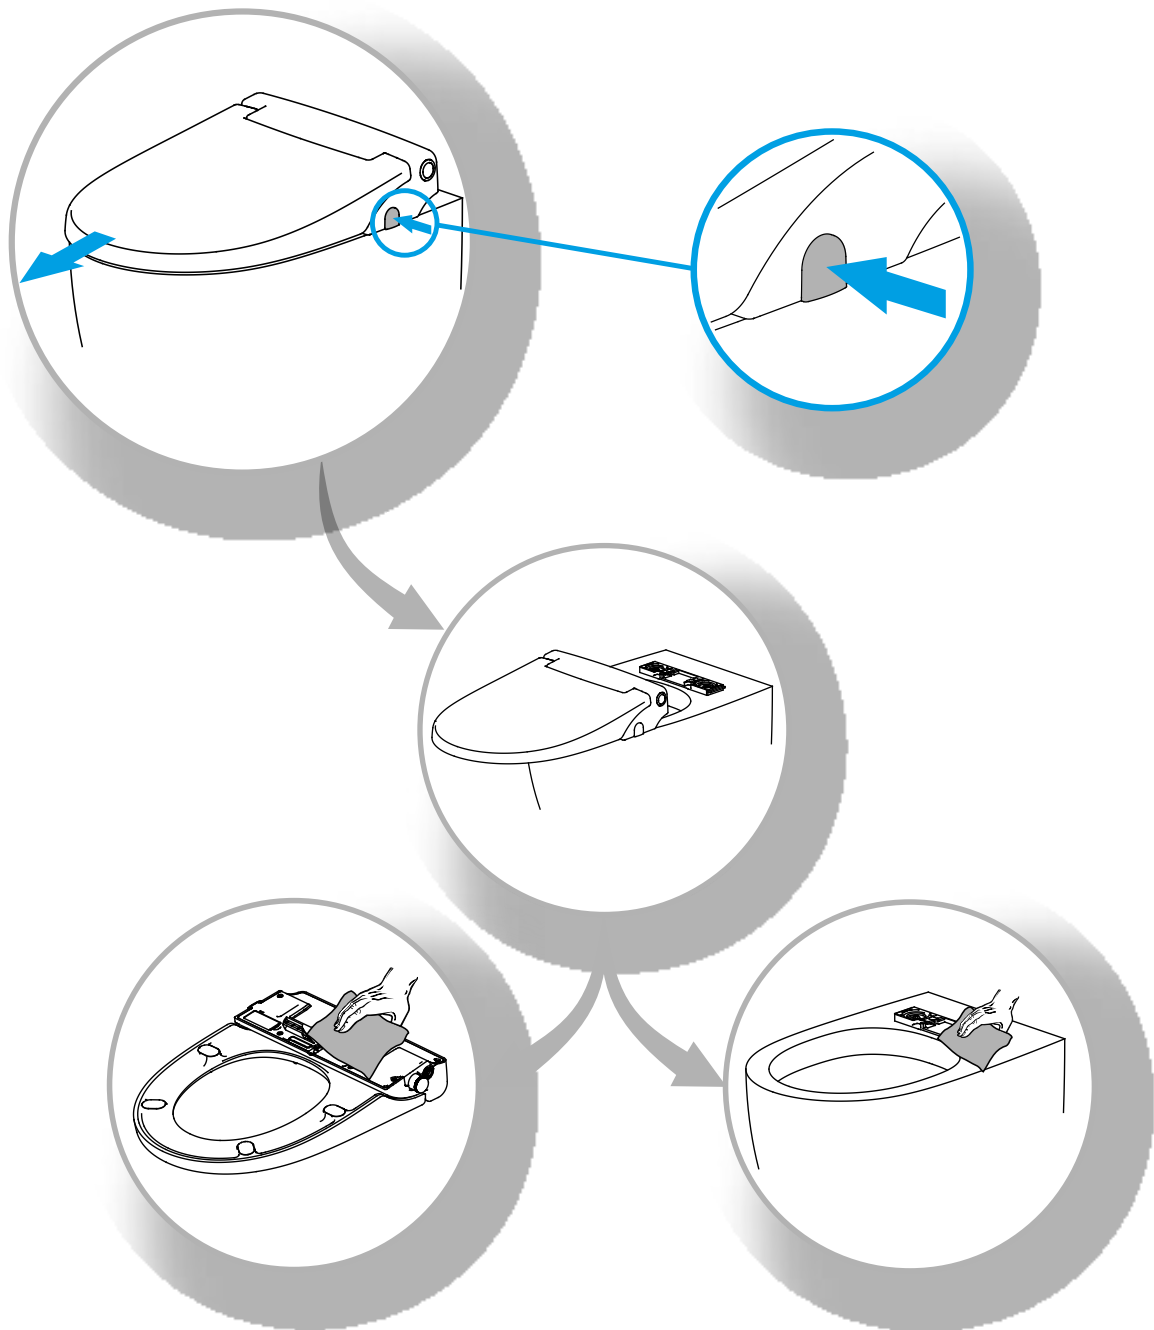

## CLEANING GUIDE

RETRO FITTING TO EXISTING TOILET PAN