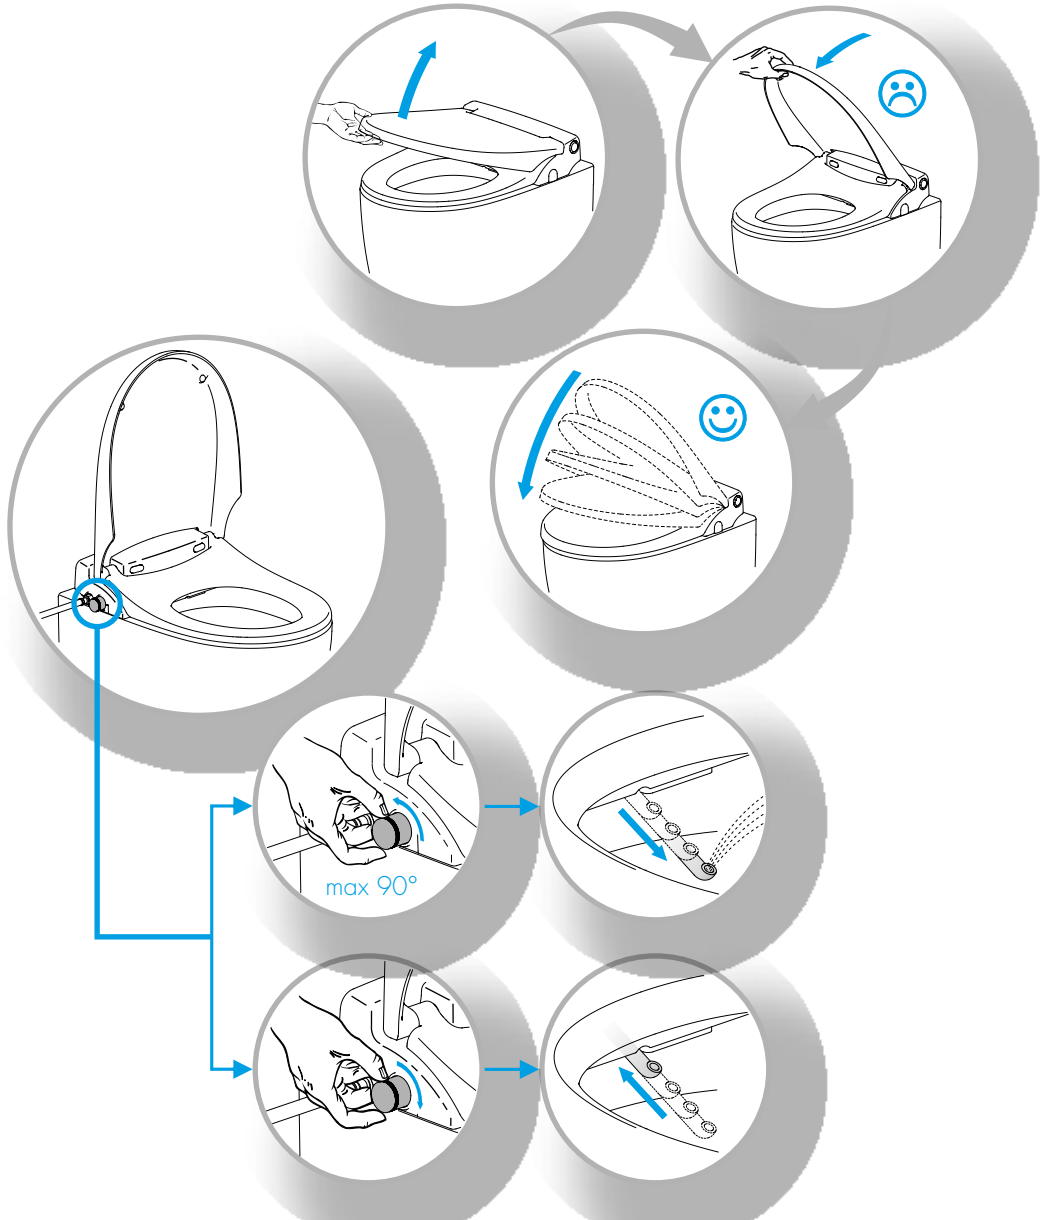

The Lavalino Shower Toilet

by Every Drop Is Precious

EVERY DROP
IS PRECIOUS

Water Saving By Design

OPTIONAL NIGHT FUNCTION

The Lavalino Shower Toilet

by Every Drop Is Precious

EVERY DROP
IS PRECIOUS