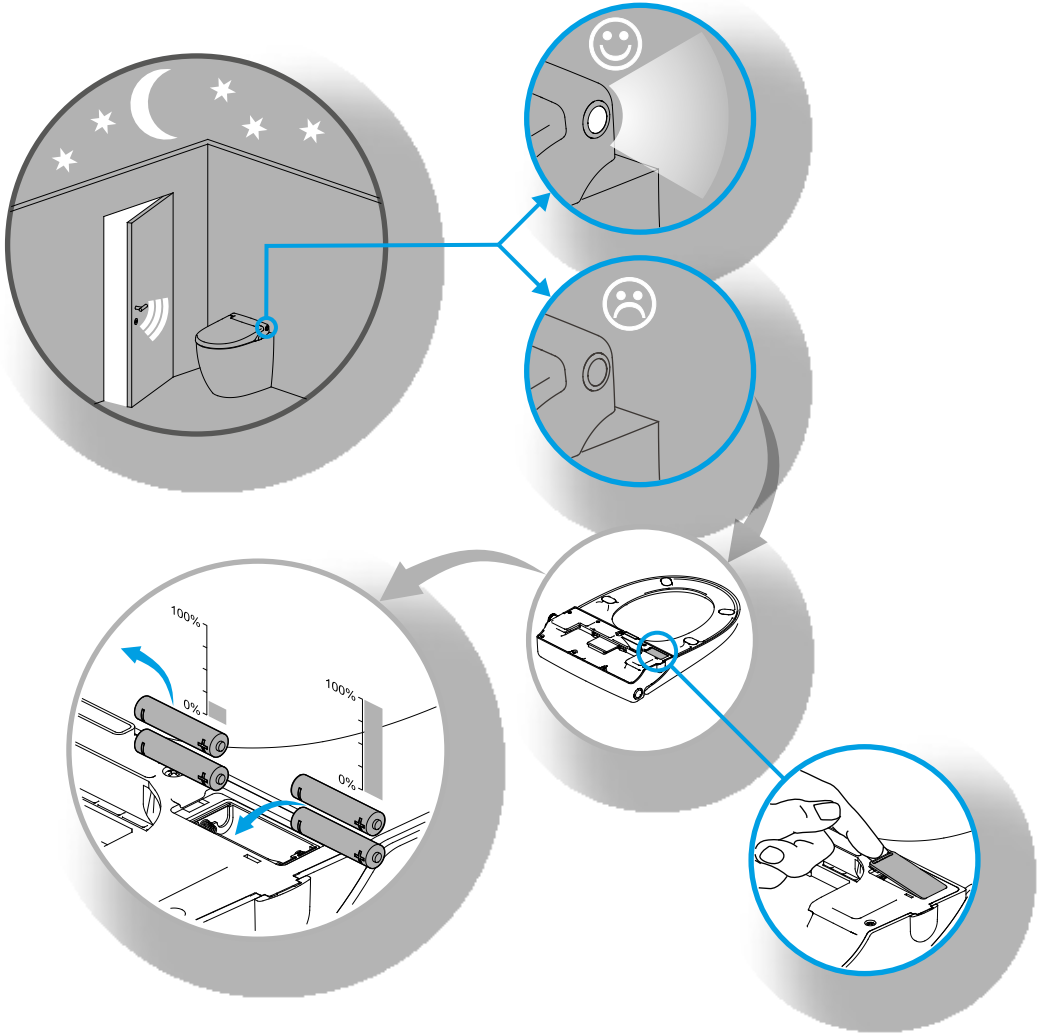

OPTIONAL NIGHT FUNCTION

The Lavalino Shower Toilet

by Every Drop Is Precious

EVERY DROP
IS PRECIOUS

Water Saving By Design

Need Help?

T: +44 (0)7470 019 986

E: save@everydropisprecious.com

Made
in Germany

www.everydropisprecious.com