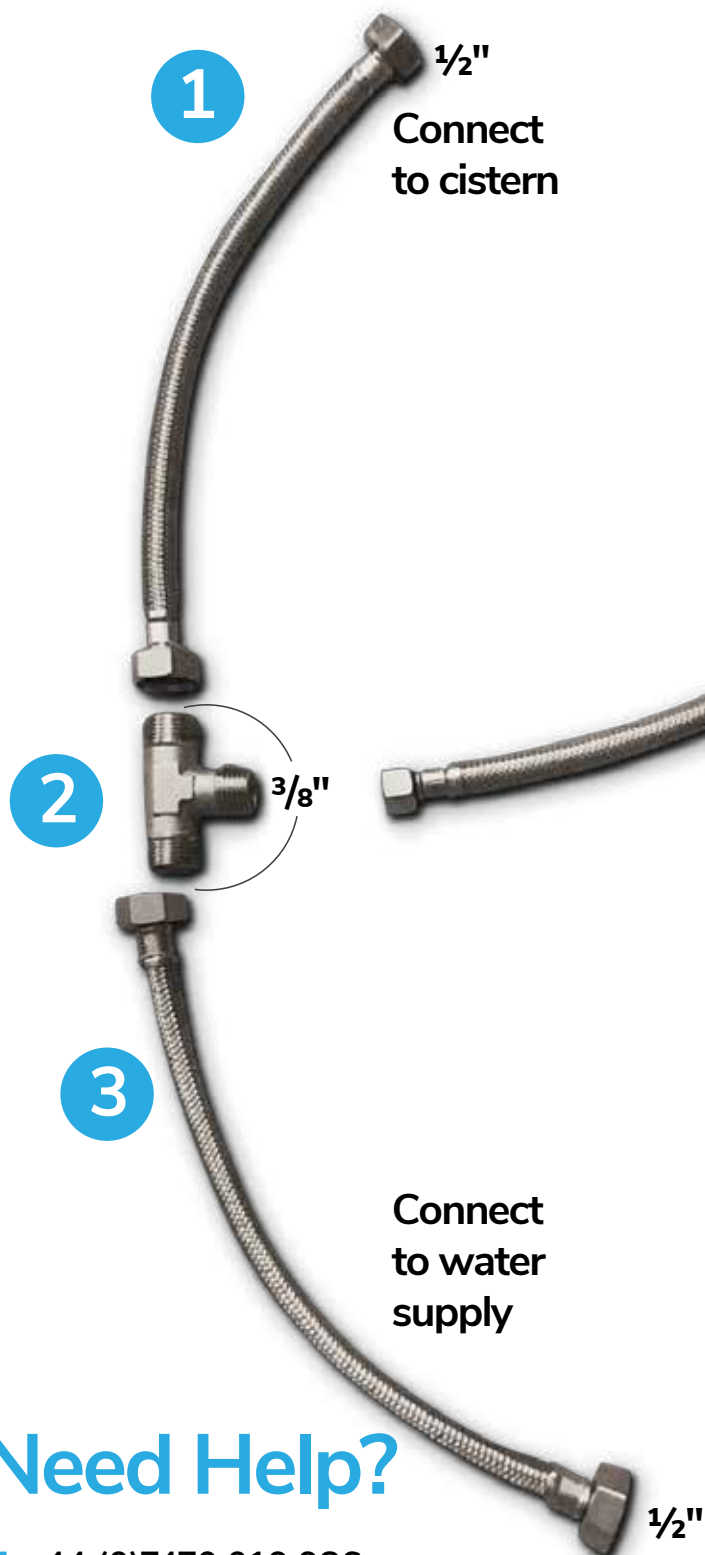

LAVALINO *by Every Drop Is Precious*

AN INTEGRATED BIDET & TOILET SEAT

1

1/2"
Connect
to cistern

2

3/8"

3

Connect
to water
supply

1/2"

4

3/8"
Connect
to seat

- 1 First flexi hose 1/2" x 3/8" - connect to cistern.
- 2 T bar 3/8" - connects the two flexi hoses and elbow hose together 1/2" x 3/8".
- 3 Second flexi hose - connect to water supply.
- 4 Elbow hose 3/8" x 3/8" - connect to seat.