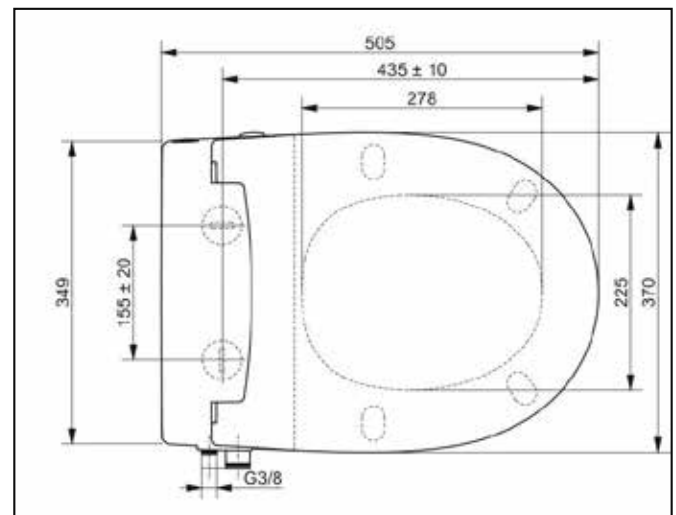

The Lavalino Shower Toilet with LED

by Every Drop Is Precious

EVERY DROP IS PRECIOUS

Water Saving By Design

SPECIFICATION

Material:	Full duroplast
Colour:	White, suitable for ceramic
Weight:	Approx. 5.5 Kg
Dimensions:	L: 50.5cm x W 37cm x H: 9.5cm
Mounting:	Mounting plate with plug fixation from above
Working water pressure:	1-10 bar flow
Bidet flow volume	Approx. 1.9 litres per min at 1 bar of pressure
Water-carrying parts:	KTW-A checked, DVGW W270 checked
WC seat norm:	DIN 19516 compliant
Safeguarding:	DIN EN1717 concurring (air gap family A- Type D to EN13079)
Product code:	EDIPLAV15560002
Other:	With LED night light, works in the dark and by sound

KEY FEATURES

- Integrated shower toilet bidet seat with cold water connection.
- Easy to use, turn the nozzle on the side of the seat to wash with water and turn back to retract when finished!
- High quality German manufactured - scratchproof, heat resistant, doesn't fade in sunlight.
- Easy to remove seat and lid for regular cleaning
- Slow to close toilet seat and lid
- Easy to fit to existing round or oval toilet pans
- Can be fitted by a competent DIY person
- Excellent value for money
- No electricity required and batteries only required for the LED light.
- Works off existing water supply
- Easy to remove retractable wand for easy clean of any limescale build up