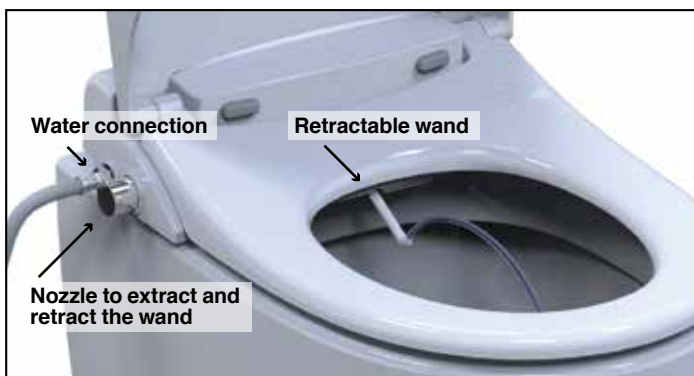

The Lavalino Shower Toilet with LED

by Every Drop Is Precious

EVERY DROP IS PRECIOUS

Water Saving By Design

SPECIFICATION

Material:	Full duroplast
Colour:	White, suitable for ceramic
Weight:	Approx. 5.5 Kg
Dimensions:	L: 50.5cm x W 37cm x H: 9.5cm
Mounting:	Mounting plate with plug fixation from above
Working water pressure:	1-10 bar flow
Bidet flow volume	Approx. 1.9 litres per min at 1 bar of pressure
Water-carrying parts:	KTW-A checked, DVGW W270 checked
WC seat norm:	DIN 19516 compliant
Safeguarding:	DIN EN1717 concurring (air gap family A- Type D to EN13079)
Product code:	EDIPLAV15560002
Other:	With LED night light, works in the dark and by sound

KEY FEATURES

- Integrated shower toilet bidet seat with cold water connection.
- Easy to use, turn the nozzle on the side of the seat to wash with water and turn back to retract when finished!
- High quality German manufactured - scratchproof, heat resistant, doesn't fade in sunlight.
- Easy to remove seat and lid for regular cleaning
- Slow to close toilet seat and lid
- Easy to fit to existing round or oval toilet pans
- Can be fitted by a competent DIY person
- Excellent value for money
- No electricity required and batteries only required for the LED light.
- Works off existing water supply
- Easy to remove retractable wand for easy clean of any limescale build up