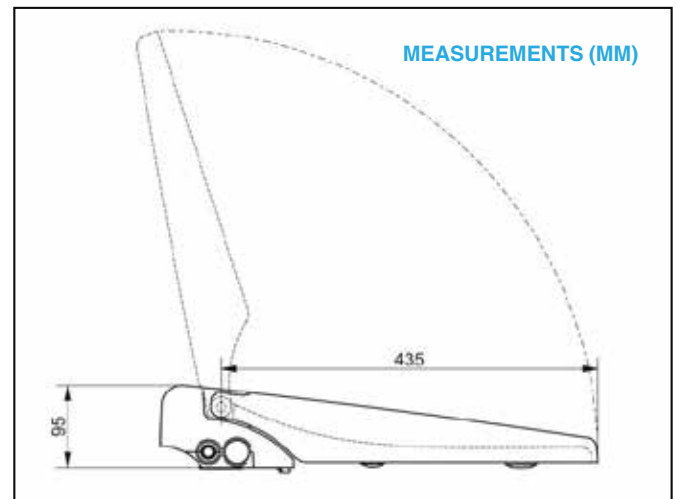

The Lavalino Shower Toilet with LED

by Every Drop Is Precious

EVERY DROP IS PRECIOUS

Water Saving By Design

SPECIFICATION

Material:	Full duroplast
Colour:	White, suitable for ceramic
Weight:	Approx. 5.5 Kg
Dimensions:	L: 50.5cm x W 37cm x H: 9.5cm
Mounting:	Mounting plate with plug fixation from above
Working water pressure:	1-10 bar flow
Bidet flow volume	Approx. 1.9 litres per min at 1 bar of pressure
Water-carrying parts:	KTW-A checked, DVGW W270 checked
WC seat norm:	DIN 19516 compliant
Safeguarding:	DIN EN1717 concurring (air gap family A- Type D to EN13079)
Product code:	EDIPLAV15560002
Other:	With LED night light, works in the dark and by sound

KEY FEATURES

- Integrated shower toilet bidet seat with cold water connection.
- Easy to use, turn the nozzle on the side of the seat to wash with water and turn back to retract when finished!
- High quality German manufactured - scratchproof, heat resistant, doesn't fade in sunlight.
- Easy to remove seat and lid for regular cleaning
- Slow to close toilet seat and lid
- Easy to fit to existing round or oval toilet pans
- Can be fitted by a competent DIY person
- Excellent value for money
- No electricity required and batteries only required for the LED light.
- Works off existing water supply
- Easy to remove retractable wand for easy clean of any limescale build up