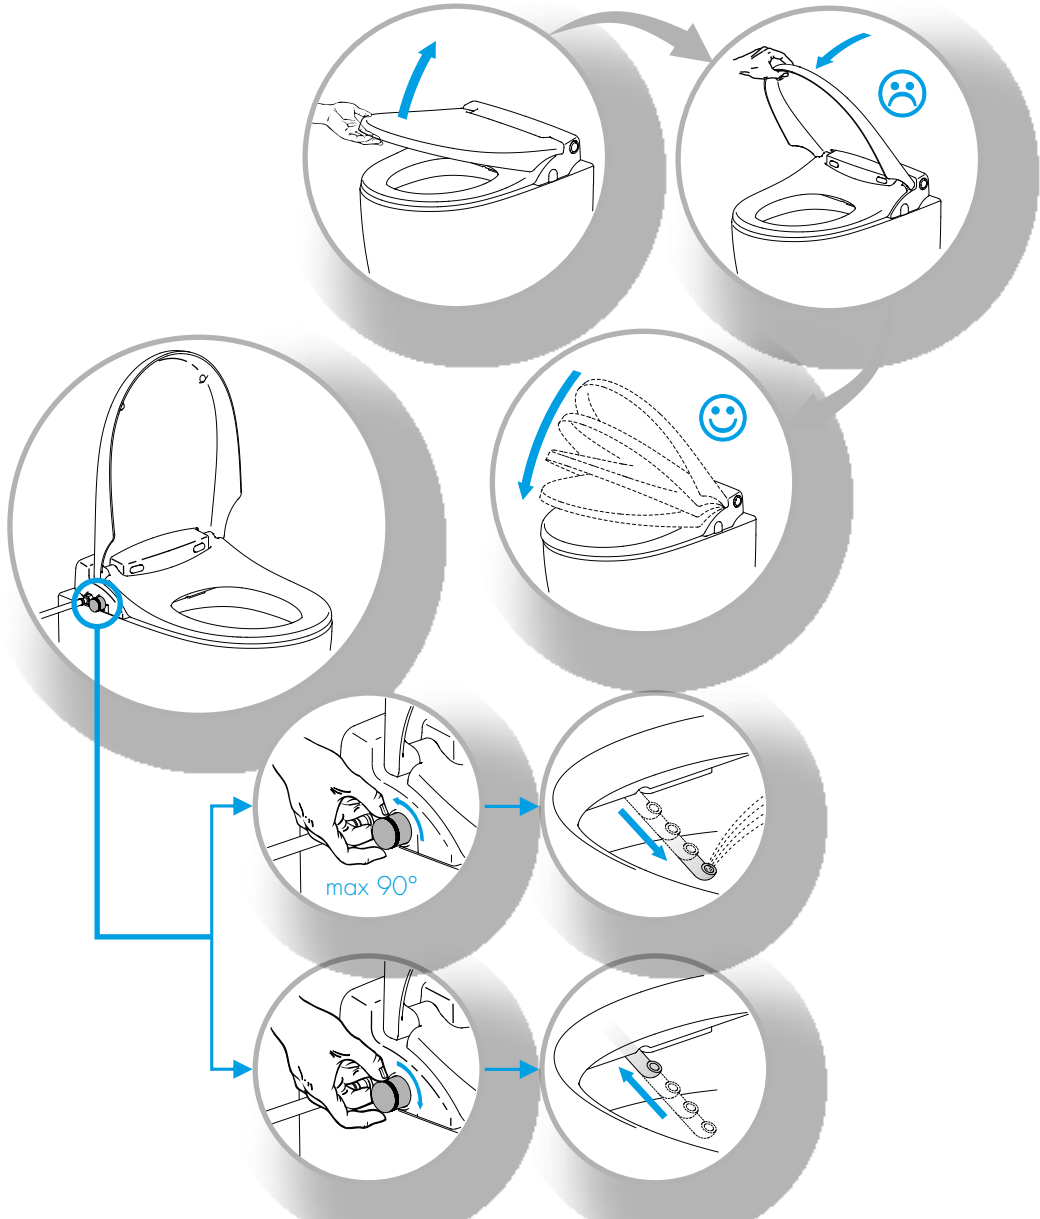

# The Lavalino Shower Toilet

by Every Drop Is Precious

EVERY DROP  
IS PRECIOUS

Water Saving By Design

OPTIONAL NIGHT FUNCTION

# The Lavalino Shower Toilet

by Every Drop Is Precious

EVERY DROP  
IS PRECIOUS

Water Saving By Design