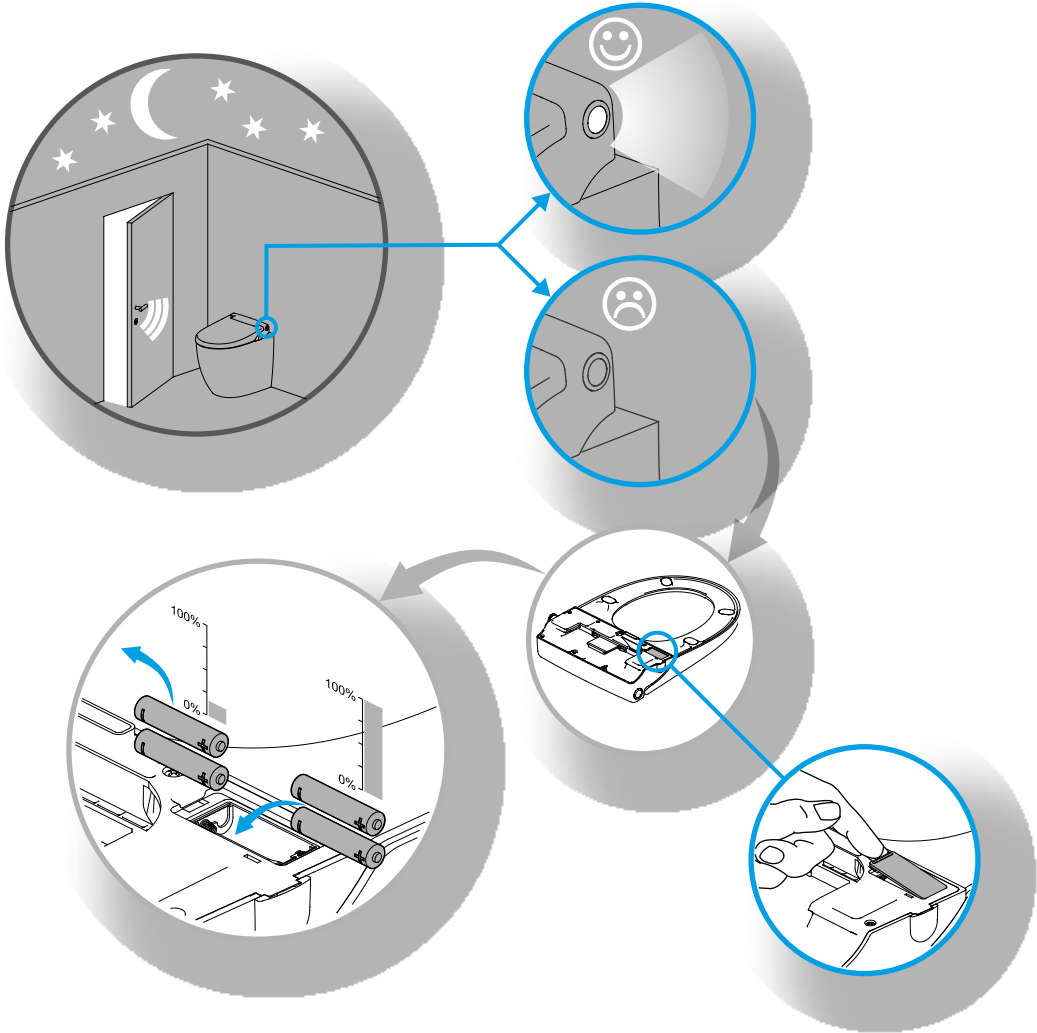

# The Lavalino Shower Toilet

by Every Drop Is Precious

EVERY DROP  
IS PRECIOUS

Water Saving By Design

OPTIONAL NIGHT FUNCTION

# The Lavalino Shower Toilet

by Every Drop Is Precious

EVERY DROP  
IS PRECIOUS

Water Saving By Design