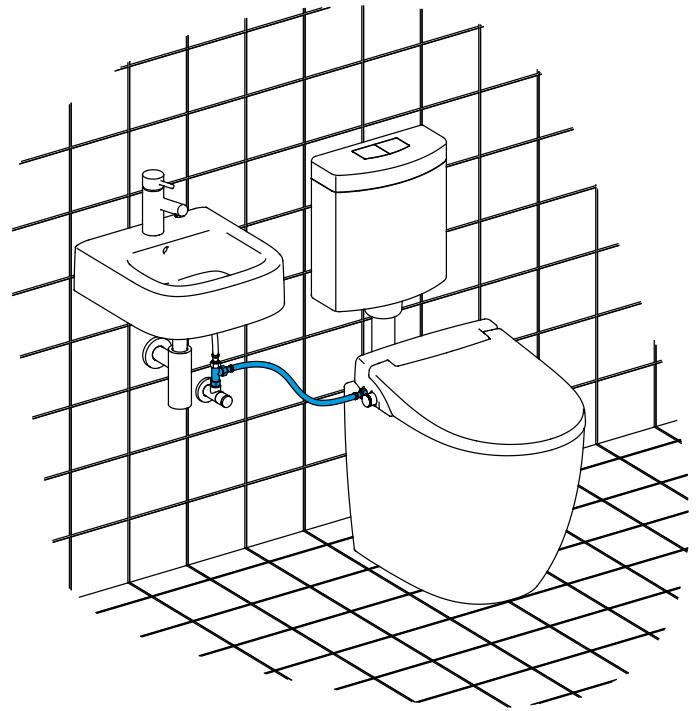

The Lavalino Shower Toilet

by Every Drop Is Precious

EVERY DROP
IS PRECIOUS

Water Saving By Design

The Lavalino Shower Toilet

by Every Drop Is Precious

EVERY DROP
IS PRECIOUS

Water Saving By Design

Floor mounted installation

Water connection on left to cistern

Floor mounted installation

Water connection to sink

Floor mounted installation

Water connection to cistern (hidden)

Wall hung installation

Water connection hidden in wall