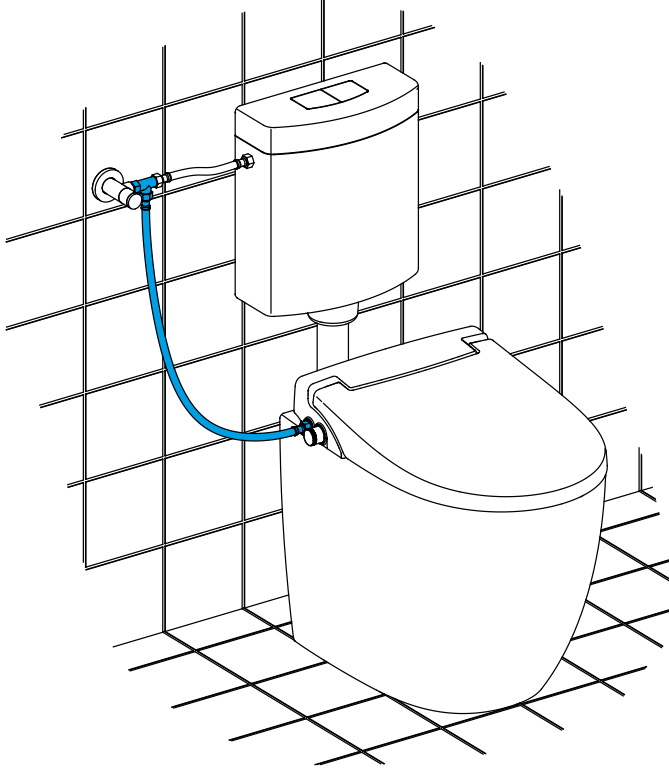

The Lavalino Shower Toilet

by Every Drop Is Precious

EVERY DROP
IS PRECIOUS

Water Saving By Design

The Lavalino Shower Toilet

by Every Drop Is Precious

EVERY DROP
IS PRECIOUS

Water Saving By Design

Floor mounted installation

Water connection on left to cistern

Floor mounted installation

Water connection to sink

Floor mounted installation

Water connection to cistern (hidden)

Wall hung installation

Water connection hidden in wall