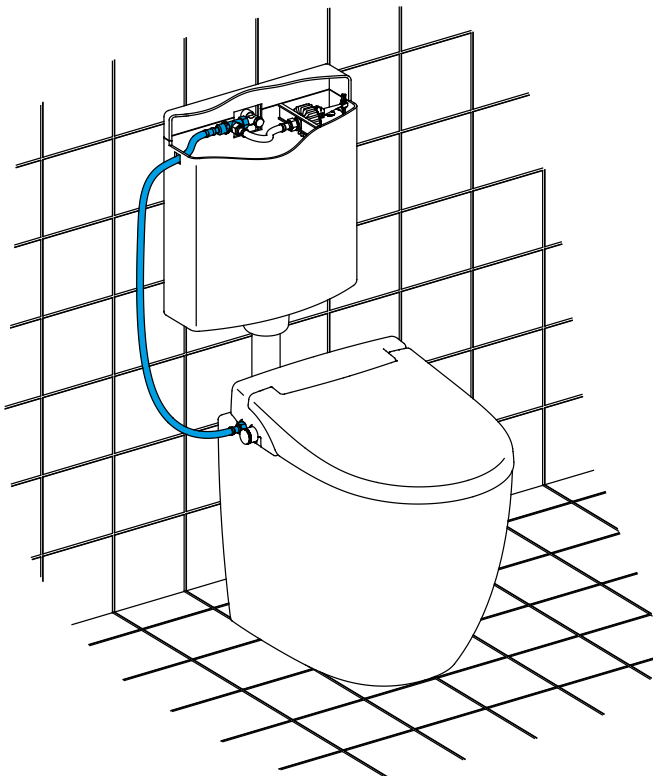

The Lavalino Shower Toilet

by Every Drop Is Precious

EVERY DROP
IS PRECIOUS

Water Saving By Design

The Lavalino Shower Toilet

by Every Drop Is Precious

EVERY DROP
IS PRECIOUS

Water Saving By Design

Floor mounted installation

Water connection on left to cistern

Floor mounted installation

Water connection to sink

Floor mounted installation

Water connection to cistern (hidden)

Wall hung installation

Water connection hidden in wall