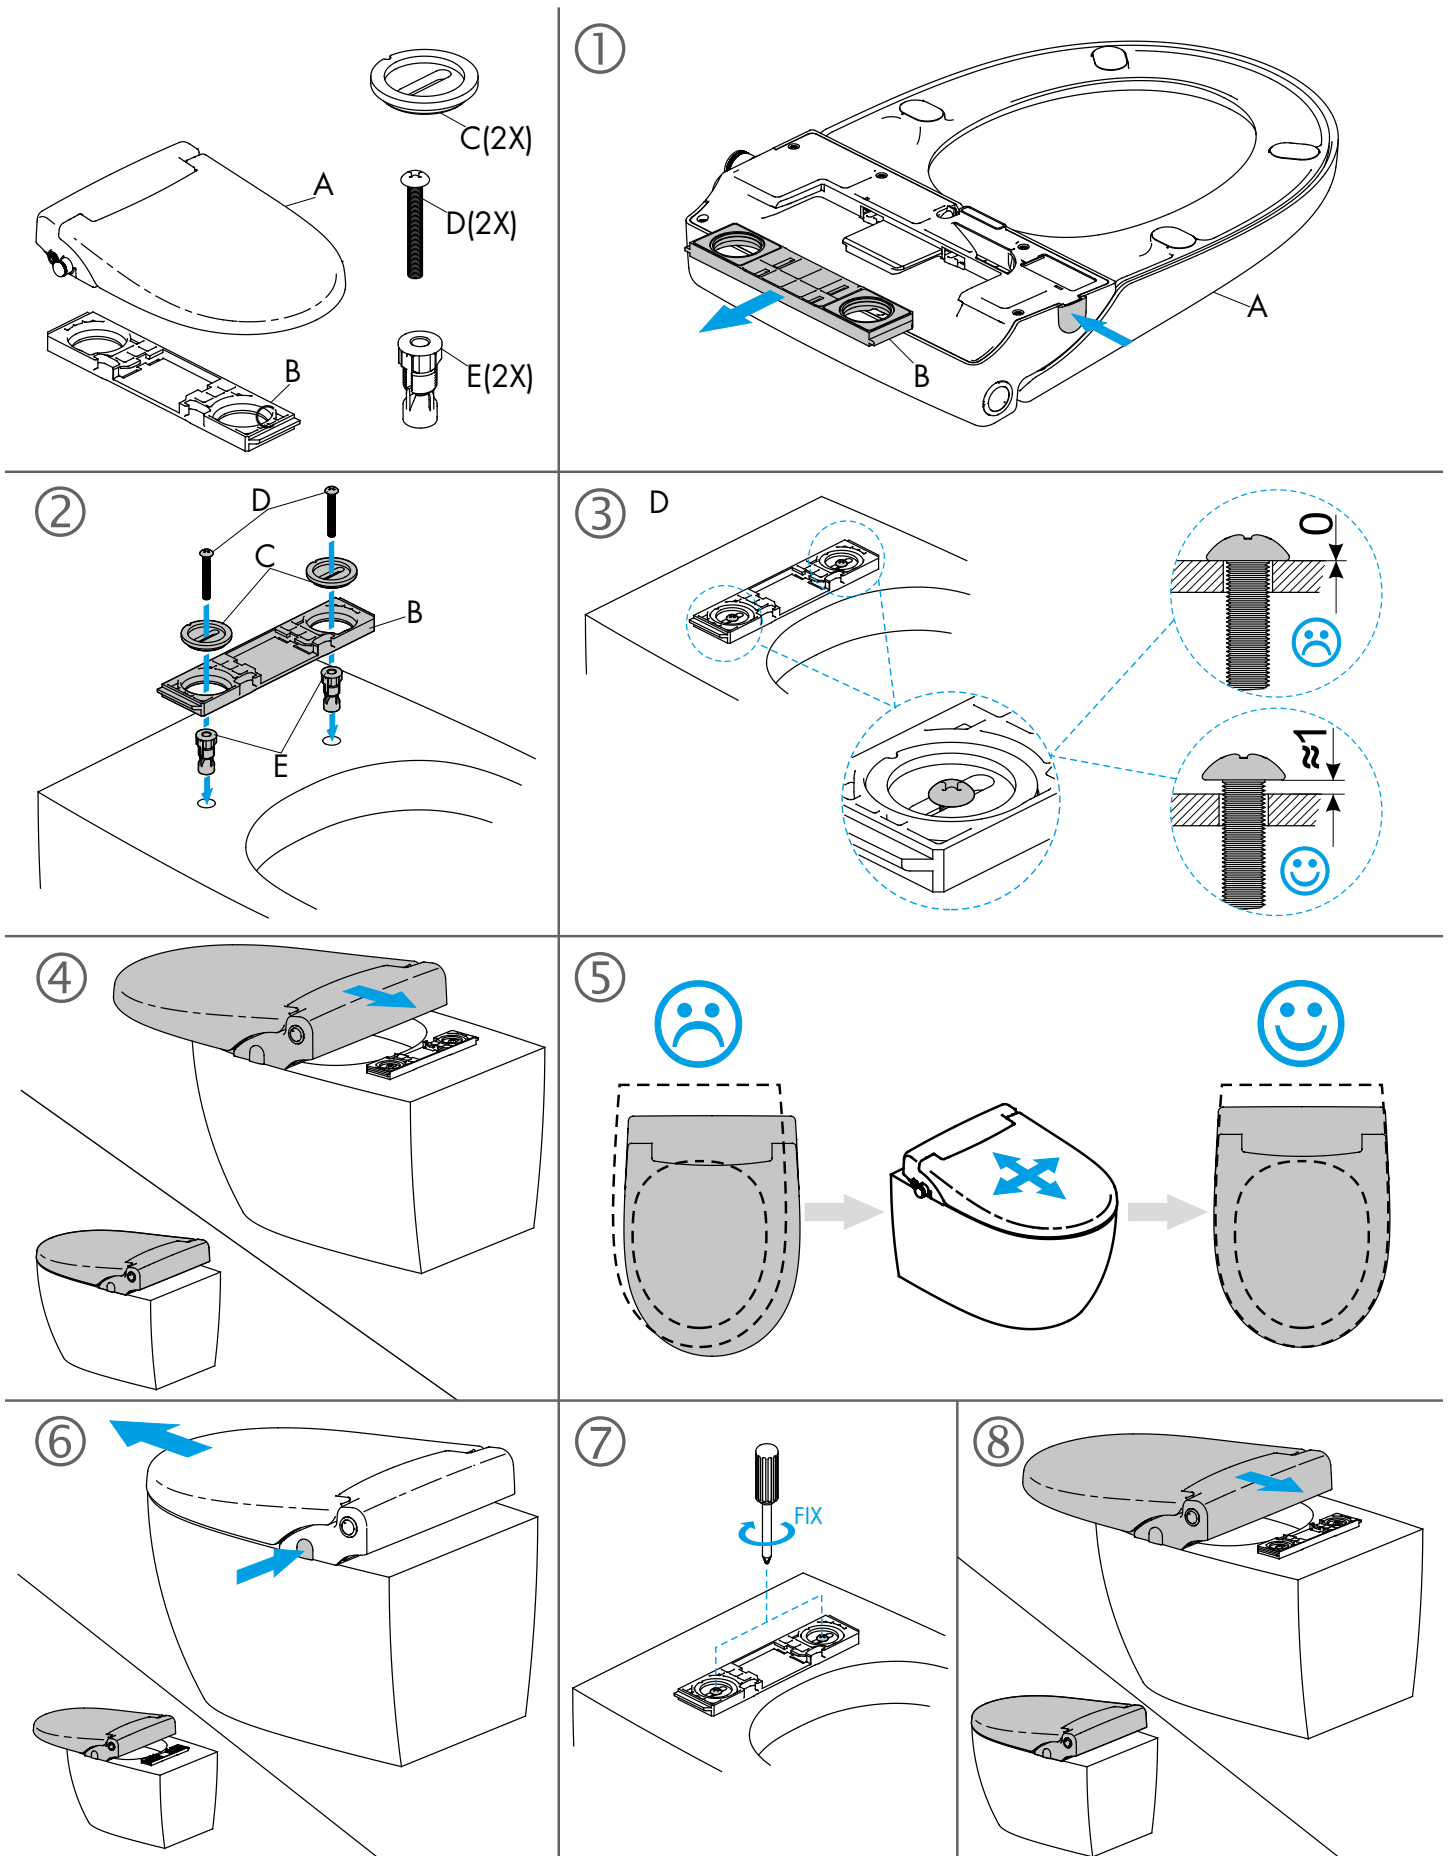

The Lavalino Shower Toilet

by Every Drop Is Precious

EVERY DROP
IS PRECIOUS

Water Saving By Design

The Lavalino Shower Toilet

by Every Drop Is Precious

EVERY DROP
IS PRECIOUS

Water Saving By Design

Floor mounted installation

Water connection on left to cistern

Floor mounted installation

Water connection to sink

Floor mounted installation

Water connection to cistern (hidden)

Wall hung installation

Water connection hidden in wall