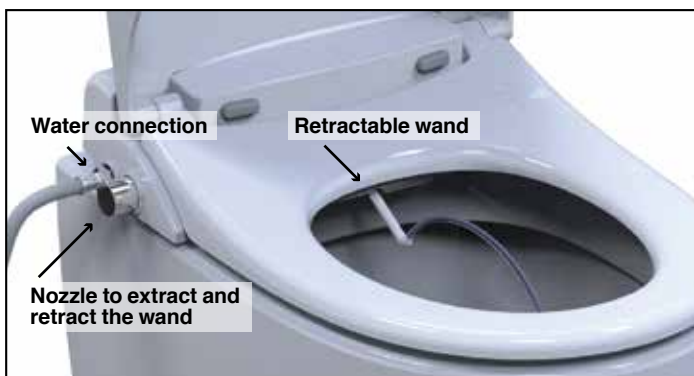

The Lavalino Shower Toilet with LED

by Every Drop Is Precious

EVERY DROP IS PRECIOUS

Water Saving By Design

SPECIFICATION

Material:	Full duroplast
Colour:	White, suitable for ceramic
Weight:	Approx. 5.5 Kg
Dimensions:	L: 50.5cm x W 37cm x H: 9.5cm
Mounting:	Mounting plate with plug fixation from above
Working water pressure:	1-10 bar flow
Bidet flow volume	Approx. 1.9 litres per min at 1 bar of pressure
Water-carrying parts:	KTW-A checked, DVGW W270 checked
WC seat norm:	DIN 19516 compliant
Safeguarding:	DIN EN1717 concurring (air gap family A- Type D to EN13079)
Product code:	EDIPLAV15560002
Other:	With LED night light, works in the dark and by sound

KEY FEATURES

- Integrated shower toilet bidet seat with cold water connection.
- Easy to use, turn the nozzle on the side of the seat to wash with water and turn back to retract when finished!
- High quality German manufactured - scratchproof, heat resistant, doesn't fade in sunlight.
- Easy to remove seat and lid for regular cleaning
- Slow to close toilet seat and lid
- Easy to fit to existing round or oval toilet pans
- Can be fitted by a competent DIY person
- Excellent value for money
- No electricity required and batteries only required for the LED light.
- Works off existing water supply
- Easy to remove retractable wand for easy clean of any limescale build up

Need Help?

T: 01757 429 803 E: save@everydropisprecious.com

www.everydropisprecious.com