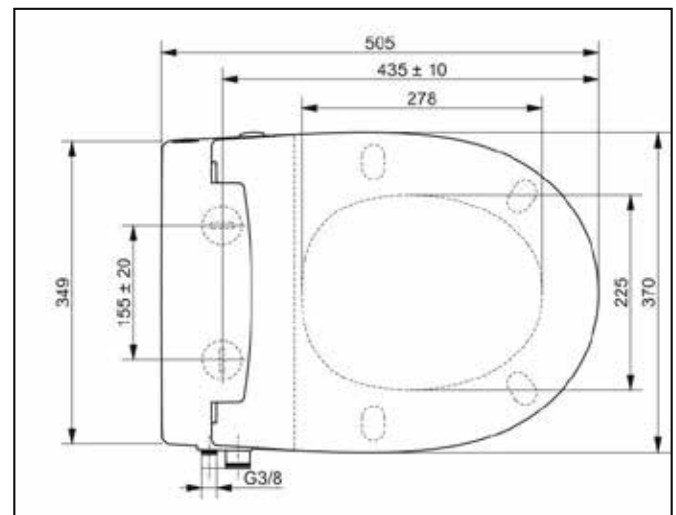

The Lavalino Shower Toilet with LED

by Every Drop Is Precious

EVERY DROP IS PRECIOUS

Water Saving By Design

SPECIFICATION

Material:	Full duroplast
Colour:	White, suitable for ceramic
Weight:	Approx. 5.5 Kg
Dimensions:	L: 50.5cm x W 37cm x H: 9.5cm
Mounting:	Mounting plate with plug fixation from above
Working water pressure:	1-10 bar flow
Bidet flow volume	Approx. 1.9 litres per min at 1 bar of pressure
Water-carrying parts:	KTW-A checked, DVGW W270 checked
WC seat norm:	DIN 19516 compliant
Safeguarding:	DIN EN1717 concurring (air gap family A- Type D to EN13079)
Product code:	EDIPLAV15560002
Other:	With LED night light, works in the dark and by sound

KEY FEATURES

- Integrated shower toilet bidet seat with cold water connection.
- Easy to use, turn the nozzle on the side of the seat to wash with water and turn back to retract when finished!
- High quality German manufactured - scratchproof, heat resistant, doesn't fade in sunlight.
- Easy to remove seat and lid for regular cleaning
- Slow to close toilet seat and lid
- Easy to fit to existing round or oval toilet pans
- Can be fitted by a competent DIY person
- Excellent value for money
- No electricity required and batteries only required for the LED light.
- Works off existing water supply
- Easy to remove retractable wand for easy clean of any limescale build up

Need Help?

T: 01757 429 803 E: save@everydropisprecious.com

www.everydropisprecious.com