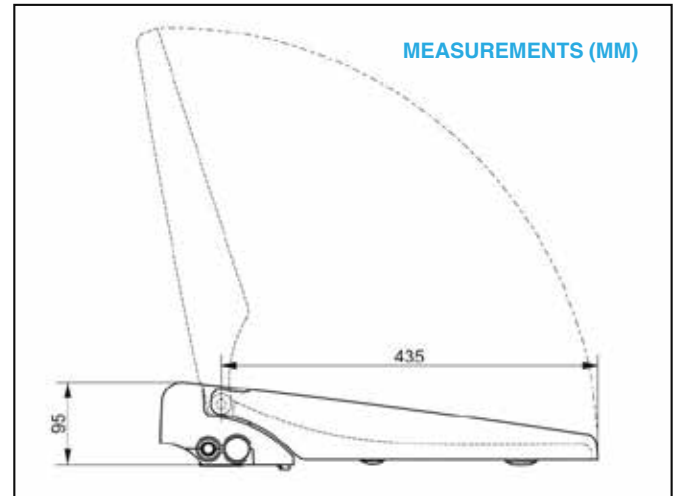

The Lavalino Shower Toilet with LED

by Every Drop Is Precious

EVERY DROP IS PRECIOUS

Water Saving By Design

SPECIFICATION

Material:	Full duroplast
Colour:	White, suitable for ceramic
Weight:	Approx. 5.5 Kg
Dimensions:	L: 50.5cm x W 37cm x H: 9.5cm
Mounting:	Mounting plate with plug fixation from above
Working water pressure:	1-10 bar flow
Bidet flow volume	Approx. 1.9 litres per min at 1 bar of pressure
Water-carrying parts:	KTW-A checked, DVGW W270 checked
WC seat norm:	DIN 19516 compliant
Safeguarding:	DIN EN1717 concurring (air gap family A- Type D to EN13079)
Product code:	EDIPLAV15560002
Other:	With LED night light, works in the dark and by sound

KEY FEATURES

- Integrated shower toilet bidet seat with cold water connection.
- Easy to use, turn the nozzle on the side of the seat to wash with water and turn back to retract when finished!
- High quality German manufactured - scratchproof, heat resistant, doesn't fade in sunlight.
- Easy to remove seat and lid for regular cleaning
- Slow to close toilet seat and lid
- Easy to fit to existing round or oval toilet pans
- Can be fitted by a competent DIY person
- Excellent value for money
- No electricity required and batteries only required for the LED light.
- Works off existing water supply
- Easy to remove retractable wand for easy clean of any limescale build up

Need Help?

T: 01757 429 803 E: save@everydropisprecious.com

www.everydropisprecious.com