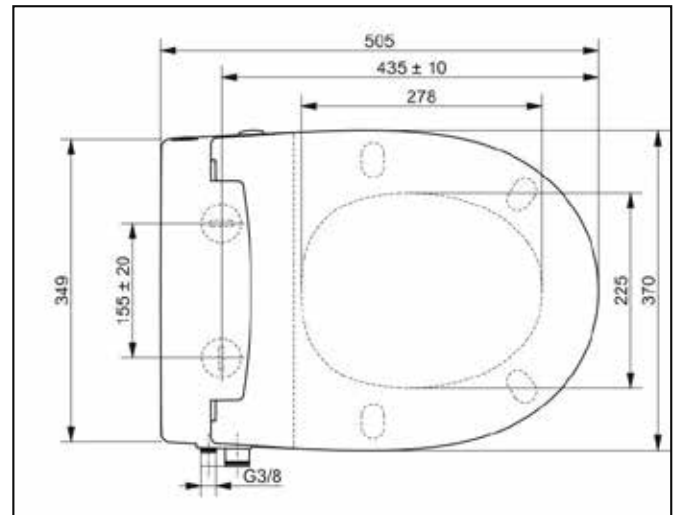

The Lavalino Shower Toilet

by Every Drop Is Precious

EVERY DROP IS PRECIOUS

Water Saving By Design

SPECIFICATION

Material:	Full duroplast
Colour:	White, suitable for ceramic
Weight:	Approx. 5.5 Kg
Dimensions:	L: 50.5cm x W 37cm x H: 9.5cm
Mounting:	Mounting plate with plug fixation from above
Working water pressure:	1-10 bar flow
Bidet flow volume	Approx. 1.9 litres per min at 1 bar of pressure
Water-carrying parts:	KTW-A checked, DVGW W270 checked
WC seat norm:	DIN 19516 compliant
Safeguarding:	DIN EN1717 concurring (air gap family A- Type D to EN13079)
Product code:	EDIPLAV15560001

KEY FEATURES

- Integrated shower toilet bidet seat with cold water connection.
- Easy to use, turn the nozzle on the side of the seat to wash with water and turn back to retract when finished!
- High quality German manufactured - scratchproof, heat resistant, doesn't fade in sunlight.
- Easy to remove seat and lid for regular cleaning
- Slow to close toilet seat and lid
- Easy to fit to existing round or oval toilet pans
- Can be fitted by a competent DIY person
- Excellent value for money
- No electricity or batteries required
- Works off existing water supply
- Easy to remove retractable wand for easy clean of any limescale build up

Material:	Full duroplast
Colour:	White, suitable for ceramic
Weight:	Approx. 5.5 Kg
Dimensions:	L: 50.5cm x W 37cm x H: 9.5cm
Mounting:	Mounting plate with plug fixation from above
Working water pressure:	1-10 bar flow
Bidet flow volume	Approx. 1.9 litres per min at 1 bar of pressure
Water-carrying parts:	KTW-A checked, DVGW W270 checked
WC seat norm:	DIN 19516 compliant
Safeguarding:	DIN EN1717 concurring (air gap family A- Type D to EN13079)
Product code:	EDIPLAV15560002
Other:	With LED night light, works in the dark and by sound