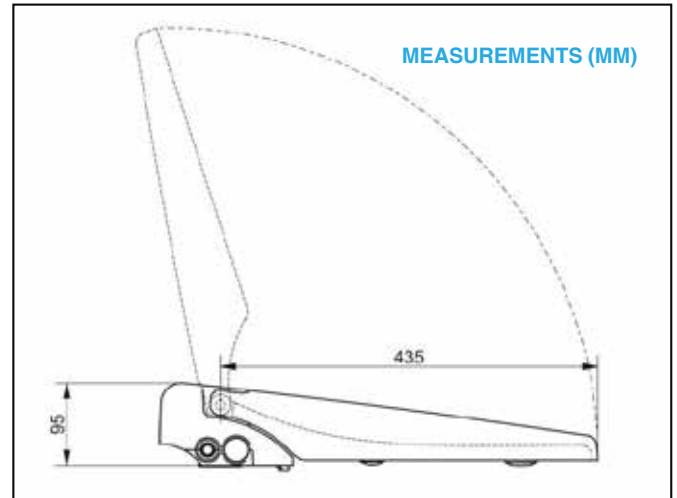

The Lavalino Shower Toilet

by Every Drop Is Precious

EVERY DROP IS PRECIOUS

Water Saving By Design

SPECIFICATION

Material:	Full duroplast
Colour:	White, suitable for ceramic
Weight:	Approx. 5.5 Kg
Dimensions:	L: 50.5cm x W 37cm x H: 9.5cm
Mounting:	Mounting plate with plug fixation from above
Working water pressure:	1-10 bar flow
Bidet flow volume	Approx. 1.9 litres per min at 1 bar of pressure
Water-carrying parts:	KTW-A checked, DVGW W270 checked
WC seat norm:	DIN 19516 compliant
Safeguarding:	DIN EN1717 concurring (air gap family A- Type D to EN13079)
Product code:	EDIPLAV15560001

Material:	Full duroplast
Colour:	White, suitable for ceramic
Weight:	Approx. 5.5 Kg
Dimensions:	L: 50.5cm x W 37cm x H: 9.5cm
Mounting:	Mounting plate with plug fixation from above
Working water pressure:	1-10 bar flow
Bidet flow volume	Approx. 1.9 litres per min at 1 bar of pressure
Water-carrying parts:	KTW-A checked, DVGW W270 checked
WC seat norm:	DIN 19516 compliant
Safeguarding:	DIN EN1717 concurring (air gap family A- Type D to EN13079)
Product code:	EDIPLAV15560002
Other:	With LED night light, works in the dark and by sound